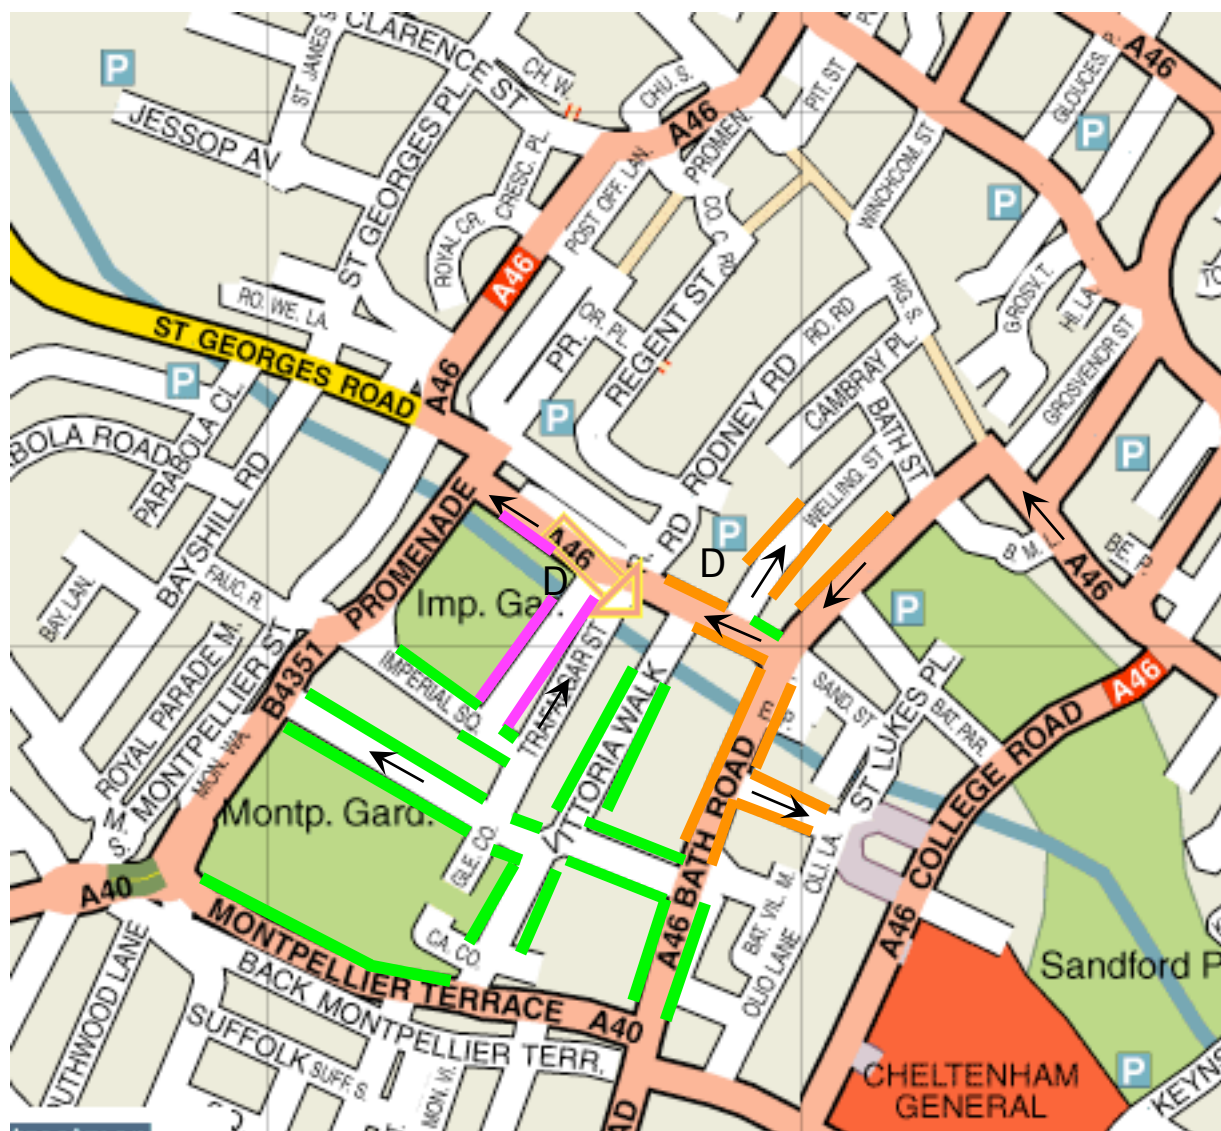

PARKING IN THE VICINITY OF AQUARIUS SEVERN VENUE

FREE PARKING

 after 6pm (after 4pm Sundays)

 after 6pm

 after 8pm

 Pay and Display car parks
(free after 8pm)

D Disabled : free with Blue Badge in on-street metered zones (time limits apply) and at all times in Rodney Road car park and designated bays in Imperial Square. There is a dropping-off point at the entrance to Wolseley Terrace.

 one-way street

Aquarius Severn takes no responsibility for your parking arrangements

Please check notices on the street to confirm you are parking legally