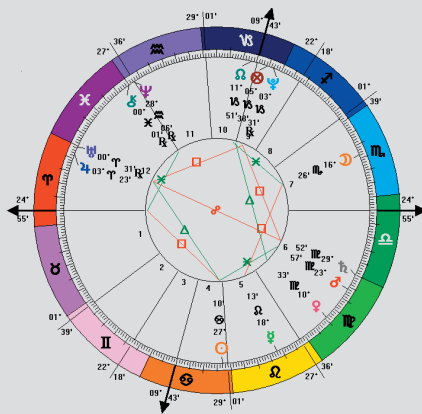

00.00 am B.S.T. July 1st, Cheltenham

Aquarius Severn

meet at

**2 Wolseley Terrace, off Oriol
Road, Cheltenham at 8pm**

unless otherwise stated.

See overleaf for map
and contact details

AQUARIUS SEVERN LIBRARY: The library is available to members only, and charges 50p per book or tape per month - 20p for magazines. We now have over 125 of the best titles in astrology, including books by Robert Hand, Liz Greene, Stephen Arroyo, William Lilly, Bernadette Brady, Reinhold Ebertin, **and more...** We also subscribe to the bi-monthly **Astrological Association Journal** & **Mountain Astrologer** magazine.