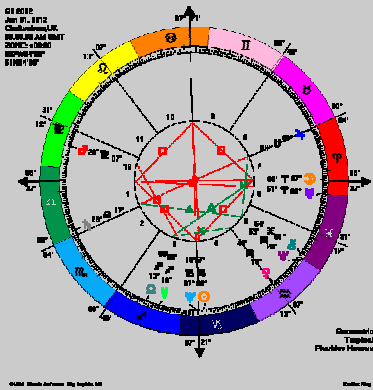

00:00 am BST 1st January 2012 Cheltenham

Aquarius Severn

meet at

2 Wolseley Terrace, off Oriol Road,
Cheltenham at 8 pm

unless otherwise stated

See overleaf for map and contact details

Thursday 5th January 2012 8-10pm: *The Year Ahead*

The Aquarius Severn Committee look back at what we said about 2011 and forward to what the patterns in the heavens suggest for 2012. Mars in Virgo; Uranus square Pluto; Saturn moves into Scorpio and trine with Neptune; Venus and Jupiter close together in March and in the Summer. What is the global impact of this astrology? Bring your own birth chart if you have it.

Thursday 19th January 2012 8-10pm: *Venus : Goddess of Harmony, Beauty & Proportion*

John Wadsworth presents an evening about **Venus**, drawing from myth, sacred geometry and emphasising the **pentagonal, five-fold nature of Venus's symbolism**, especially the Dance of Venus, formed through its eight year cycle of five superior and five inferior conjunctions. We will also preview this year's Venus transit of the Sun and its significance. After the break we aim to discuss the significance of Venus in the birth charts of willing volunteers.