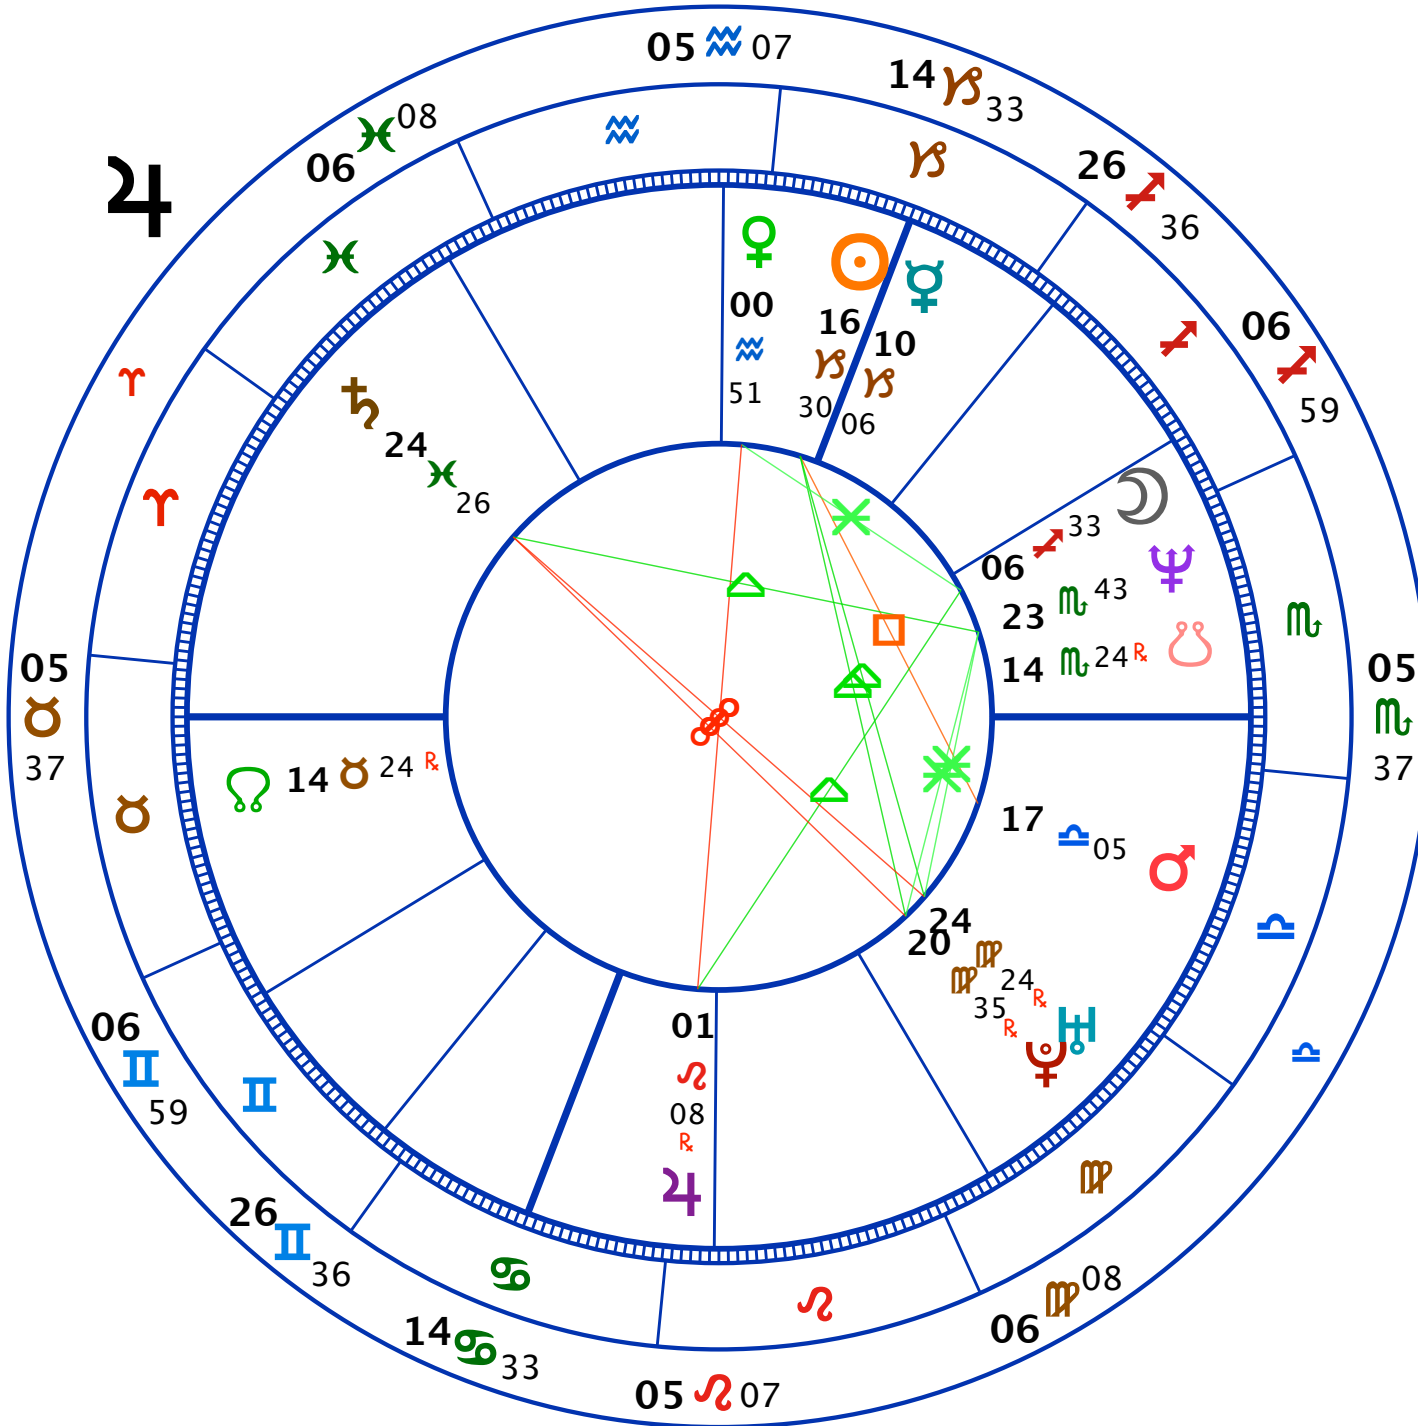

David Cameron

October 9, 1966

5:55:00 AM GMD

London, England

51N30 / 0W10

Topocentric

♁

♁

22 13⁰⁹ 04 13⁴³

18 18⁰⁹

27 27⁵⁹

Gordon Brown

February 20, 1951

8:40:00 AM GMT

Giffnock, Scotland

55N48 / 4W20

Topocentric

4

15 16

15 16

27 27⁵⁹

18 18⁰⁹

04 04⁴³

22 22⁰⁹

12 12⁵³

16 16²⁷

Nick Clegg
 January 7, 1967
 12:00:00 PM GMT
 Chalfont St Giles, England
 51N38 / 0W34
 Topocentric

Labour Party
 Feb 12, 1906
 Westminster, UK
 12:00:00 PM GMT
 ZONE: +00:00
 000W09'00"
 51N30'00"