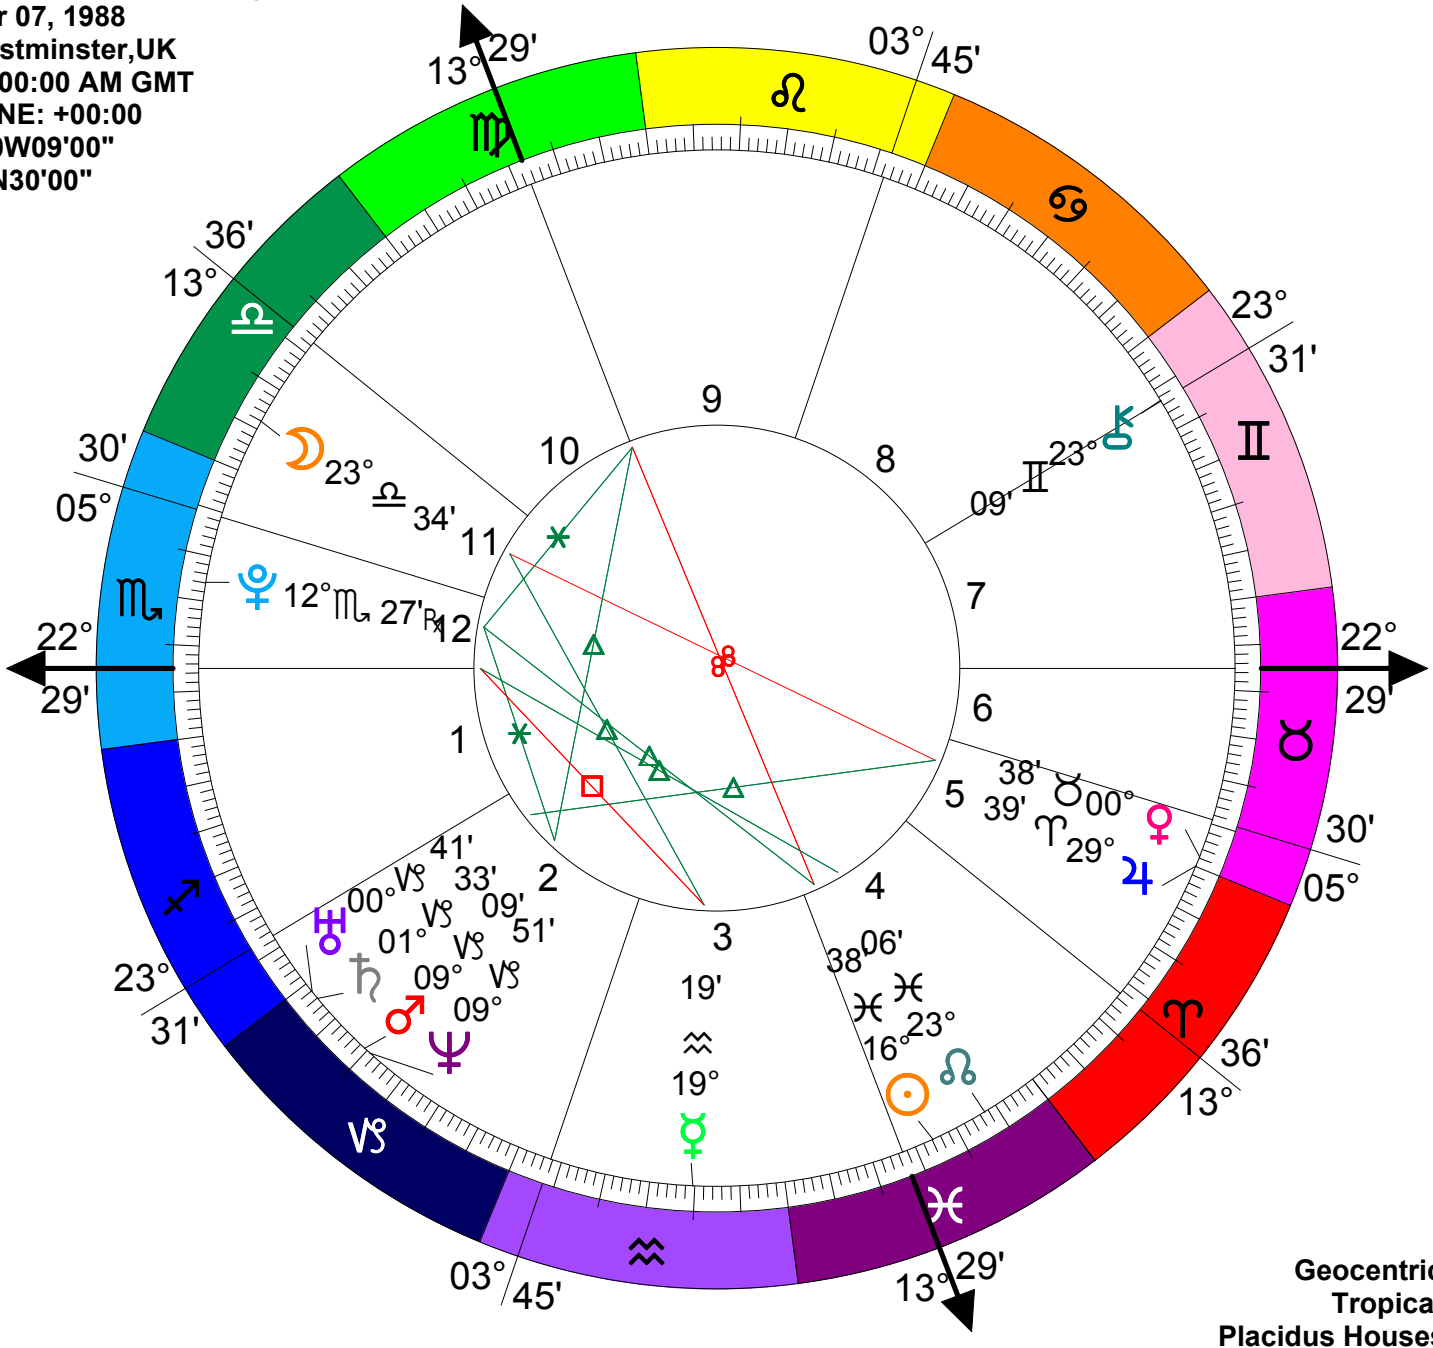

David Cameron

October 9, 1966

5:55:00 AM GMD

London, England

51N30 / 0W10

Topocentric

♁

♁

22 13⁰⁹ 04 13⁴³

18 18⁰⁹

27 27⁵⁹

Gordon Brown

February 20, 1951

8:40:00 AM GMT

Giffnock, Scotland

55N48 / 4W20

12 12⁵³

16 16²⁷

Nick Clegg
 January 7, 1967
 12:00:00 PM GMT
 Chalfont St Giles, England
 51N38 / 0W34
 Topocentric

Labour Party
 Feb 12, 1906
 Westminster, UK
 12:00:00 PM GMT
 ZONE: +00:00
 000W09'00"
 51N30'00"

Liberal Democrat Party
 Mar 07, 1988
 Westminster, UK
 00:00:00 AM GMT
 ZONE: +00:00
 000W09'00"
 51N30'00"

Geocentric
 Tropical
 Placidus Houses