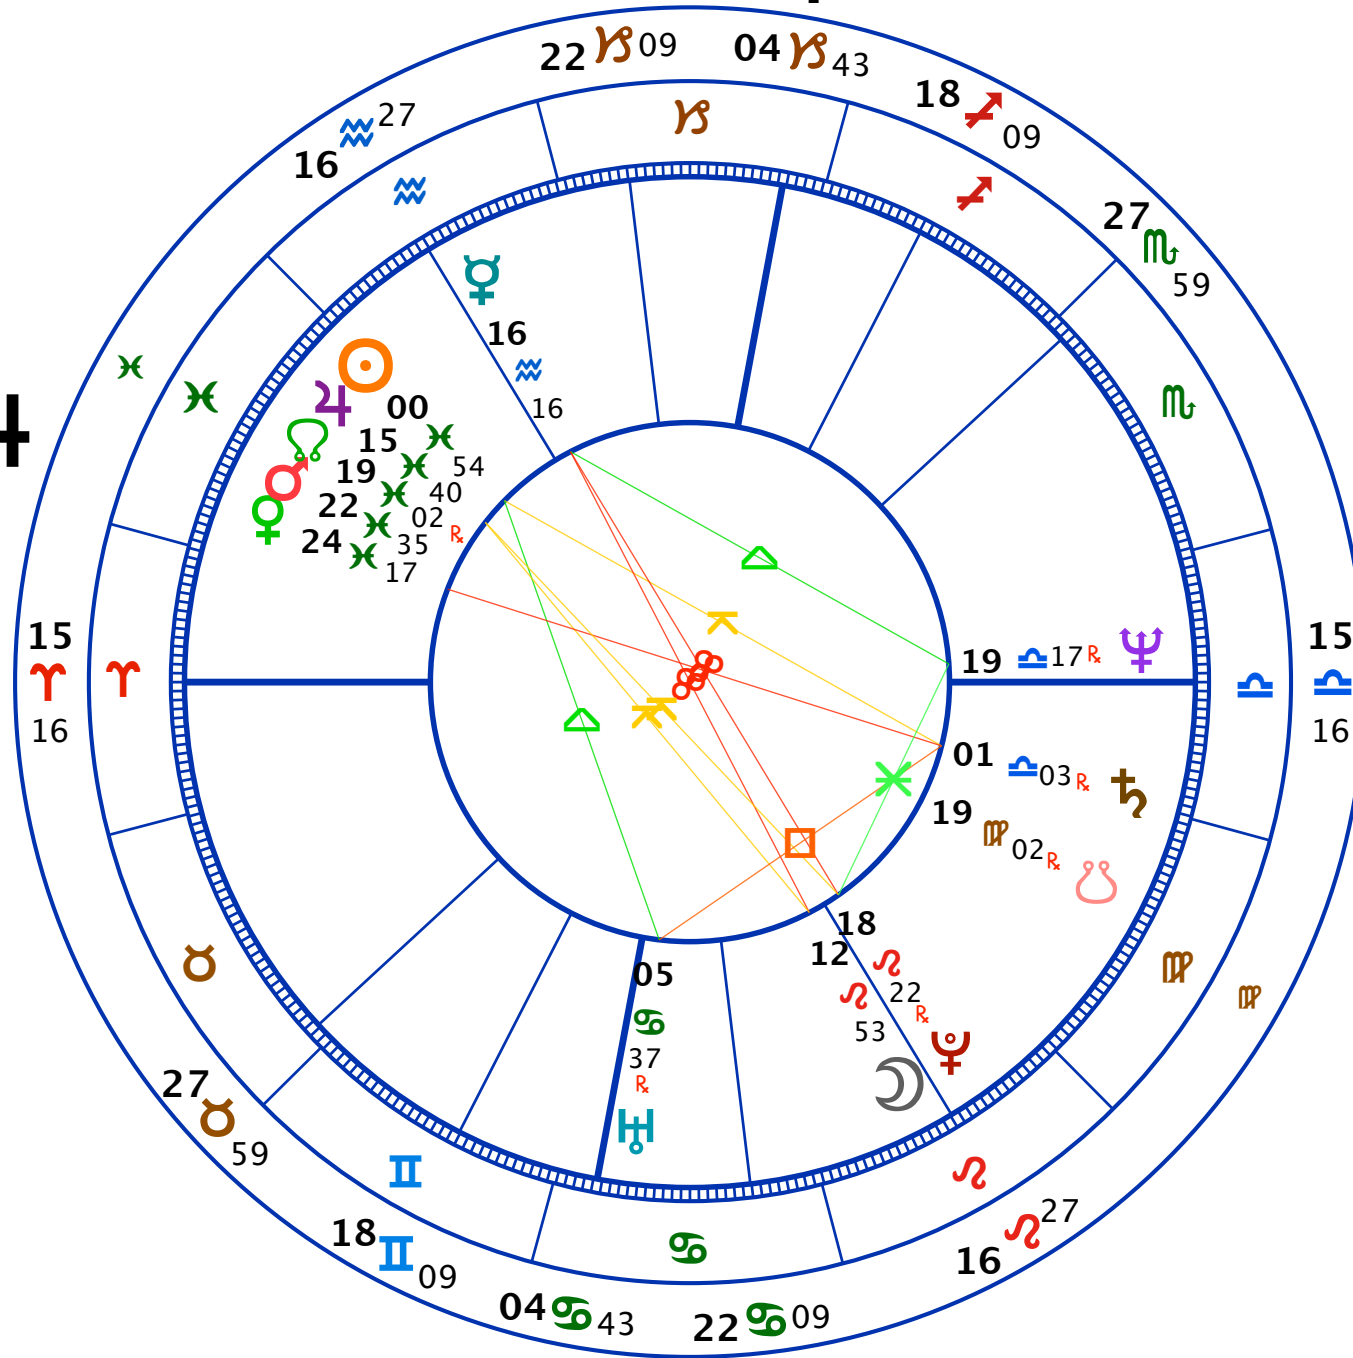

David Cameron

October 9, 1966

5:55:00 AM GMD

London, England

51N30 / 0W10

Topocentric

♁

♁

22 13⁰⁹ 04 13⁴³

18 18⁰⁹

27 27⁵⁹

Gordon Brown

February 20, 1951

8:40:00 AM GMT

Giffnock, Scotland

55N48 / 4W20

Topocentric

4

15 16

15 16

27 27⁵⁹

18 18⁰⁹

04 04⁴³

22 22⁰⁹

12 12⁵³

16 16²⁷

Nick Clegg
 January 7, 1967
 12:00:00 PM GMT
 Chalfont St Giles, England
 51N38 / 0W34
 Topocentric

Labour Party
 Feb 12, 1906
 Westminster, UK
 12:00:00 PM GMT
 ZONE: +00:00
 000W09'00"
 51N30'00"