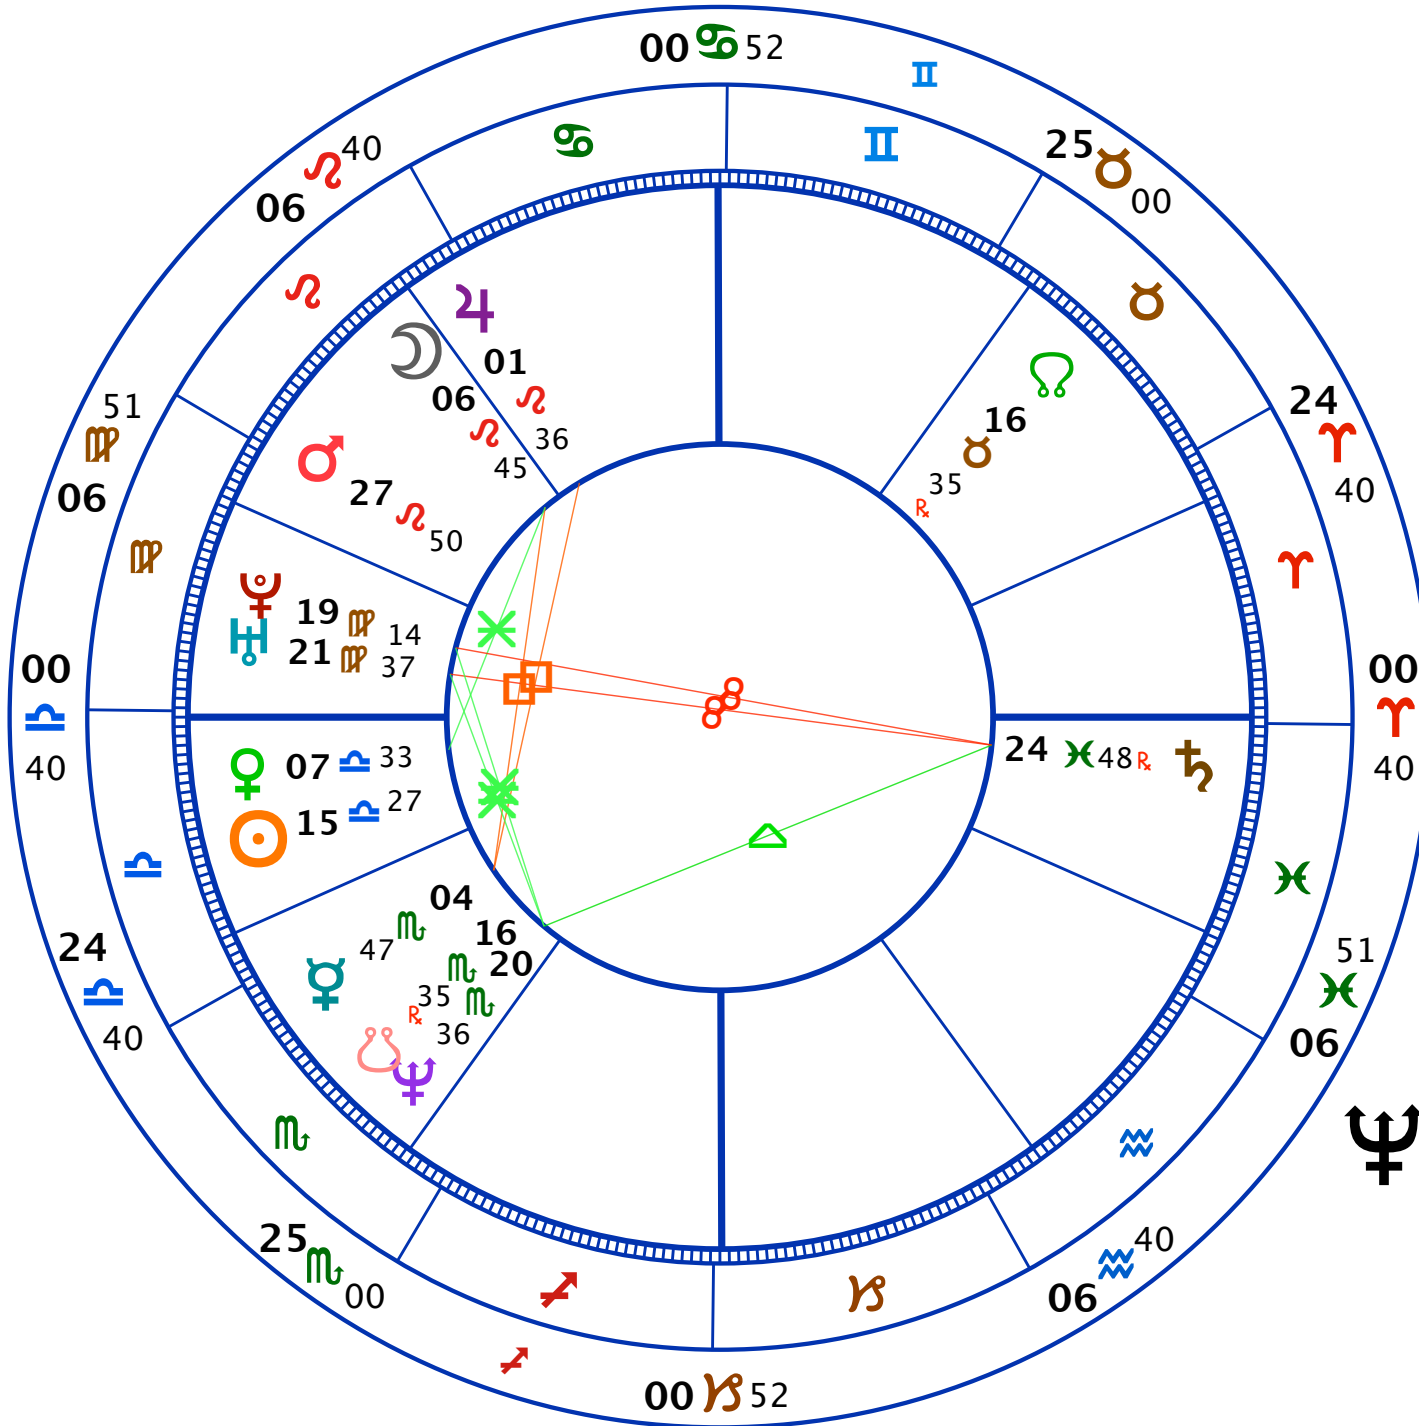

David Cameron

October 9, 1966

5:55:00 AM GMD

London, England

51N30 / 0W10

Topocentric

♁

♁

22 13⁰⁹ 04 13⁴³

18 18⁰⁹

27 27⁵⁹

Gordon Brown

February 20, 1951

8:40:00 AM GMT

Giffnock, Scotland

55N48 / 4W20

Topocentric

4

15 16

15 16

27 27⁵⁹

18 18⁰⁹

04 04⁴³

22 22⁰⁹

12 12⁵³

16 16²⁷

Nick Clegg
 January 7, 1967
 12:00:00 PM GMT
 Chalfont St Giles, England
 51N38 / 0W34
 Topocentric

Labour Party
 Feb 12, 1906
 Westminster, UK
 12:00:00 PM GMT
 ZONE: +00:00
 000W09'00"
 51N30'00"