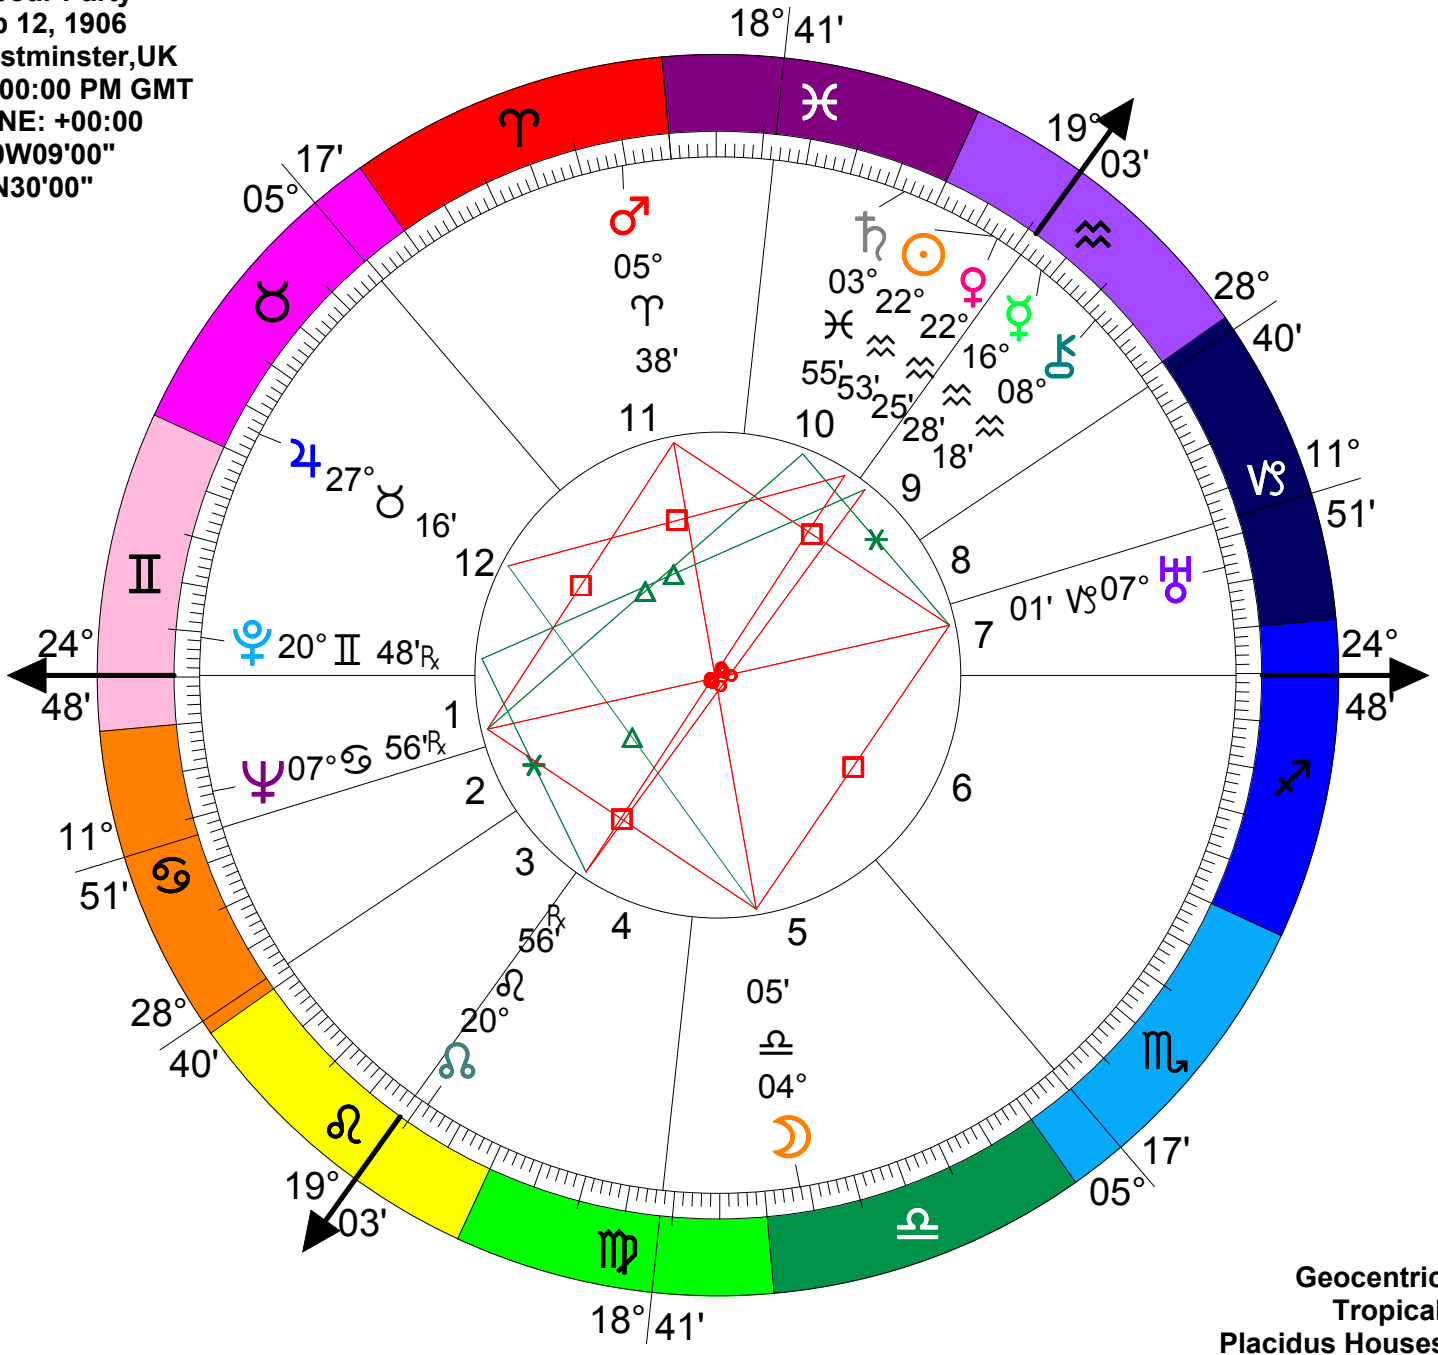

David Cameron

October 9, 1966

5:55:00 AM GMD

London, England

51N30 / 0W10

Topocentric

♁

♁

22 13⁰⁹ 04 13⁴³

18 18⁰⁹

27 27⁵⁹

Gordon Brown

February 20, 1951

8:40:00 AM GMT

Giffnock, Scotland

55N48 / 4W20

Topocentric

4

15 16

15 16

27 27⁵⁹

18 18⁰⁹

04 04⁴³

22 22⁰⁹

12 12⁵³

16 16²⁷

Nick Clegg
 January 7, 1967
 12:00:00 PM GMT
 Chalfont St Giles, England
 51N38 / 0W34
 Topocentric

Labour Party
 Feb 12, 1906
 Westminster, UK
 12:00:00 PM GMT
 ZONE: +00:00
 000W09'00"
 51N30'00"